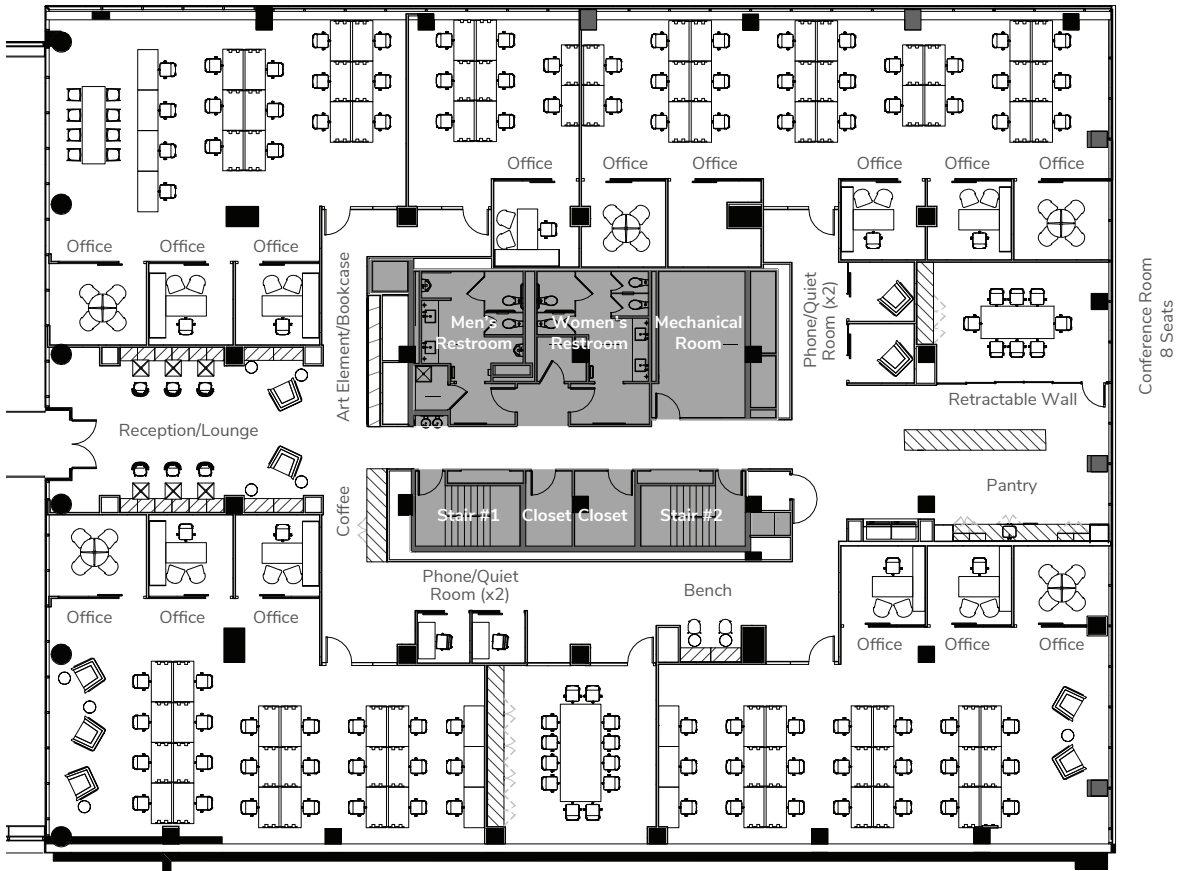

# 1615 L Street

**SUITE #1 18↑**  
3,201 RSF

**SUITE #2 8-9↑**  
1,189 RSF

**SUITE #3 20-26↑**  
3,454 RSF

**SUITE #4 23-26↑**  
3,468 RSF

Conference Room  
12 Seats

**SUITE #5 23↑**  
3,198 RSF

Access to building amenities including:

- 🏋️ Fitness center with showers
- 📄 Tech lounge
- 🚲 Bike room with lockers
- 🏠 Terraces
- ☕ Cafe/Wine bar
- 🏠 Rooftop